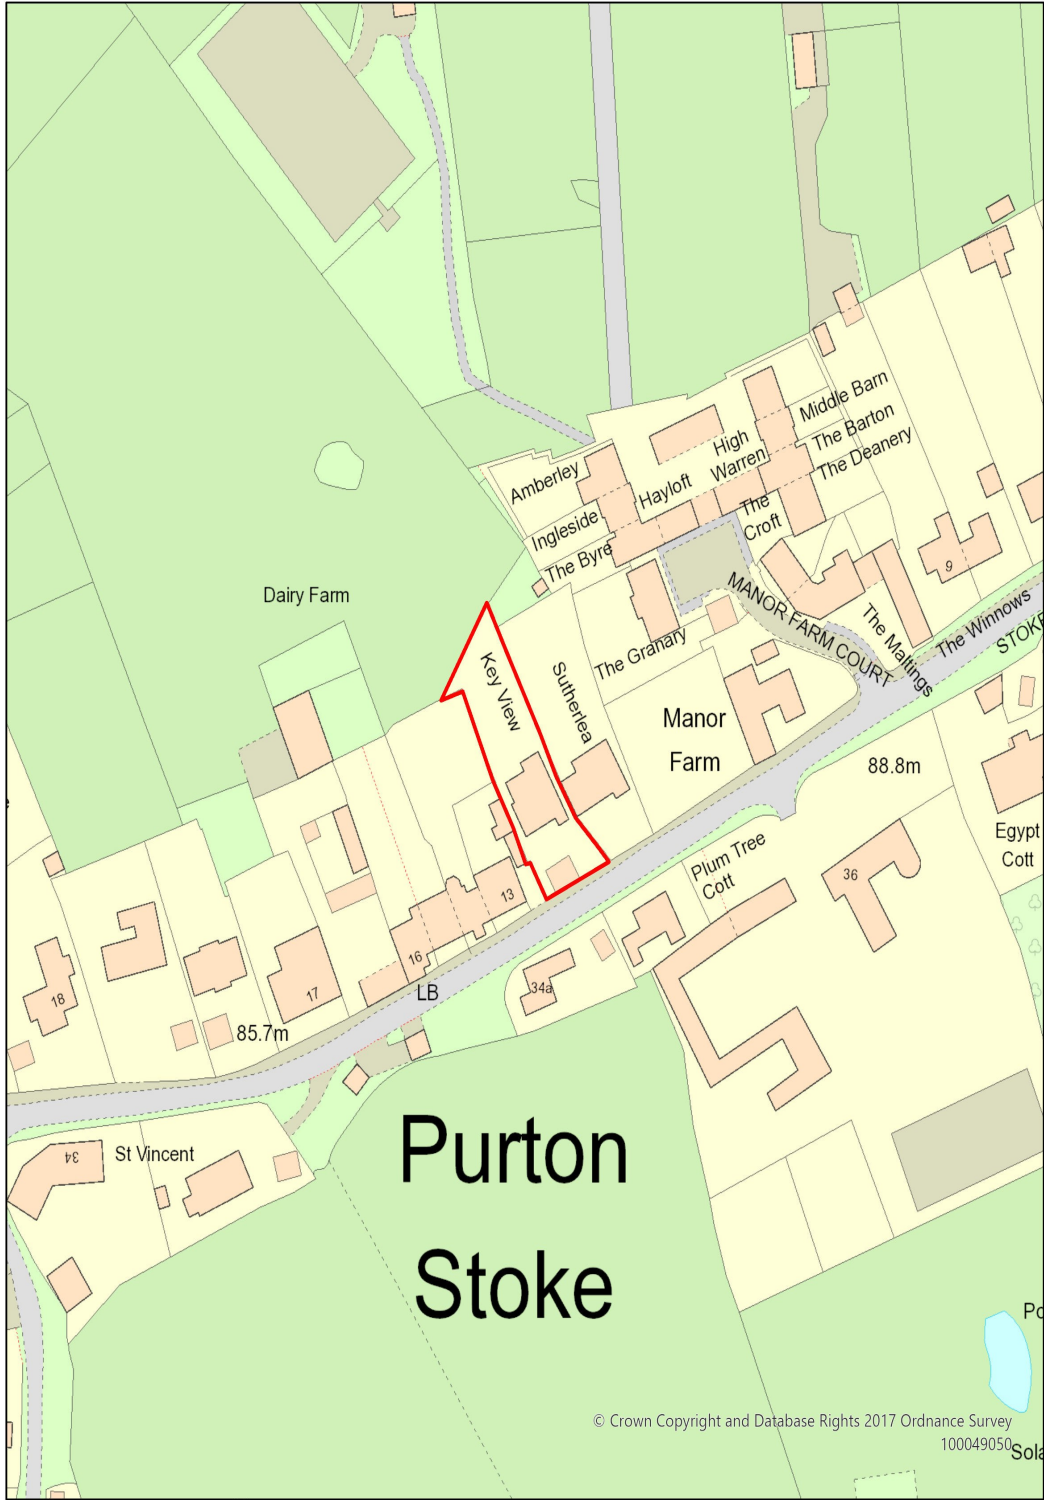

Wiltshire Council

PL/2021/05198

Key View
Stoke Common Lane
Purton Stoke

© Crown Copyright and Database Rights 2017 Ordnance Survey
100049050

1:1,250

409069E 190579N m

© Crown Copyright and Database Rights 2022 Ordnance Survey Licence No 100049050